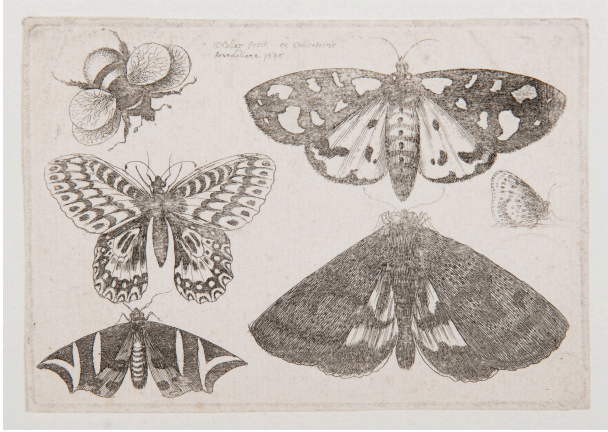

Basic Detail Report

Five Butterflies and a Bumblebee

Date

1646

Primary Maker

Wenceslaus Hollar

Medium

Etching on paper

Dimensions

Sheet1 (mount): 10 × 13 in. (25.4 × 33 cm) Sheet: 3 3/8 × 4 3/4 in. (8.6 × 12.1 cm) Plate: 3 3/16 × 4 5/8 in. (8.1 × 11.7 cm)

Credit Line

John C. Huseby Print Collection of the Des Moines Art Center through Purchase, 1995.39

Description

Surface dirt upper corners of image