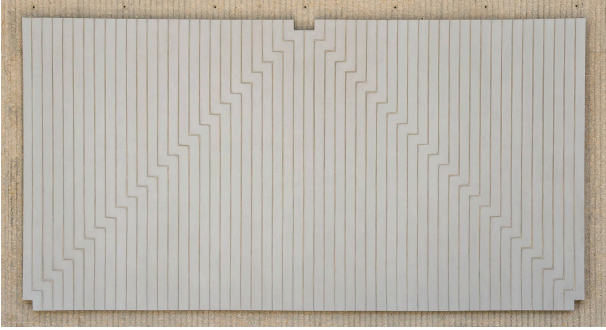

Basic Detail Report

Union Pacific

Date

1960

Primary Maker

Frank Stella

Medium

Aluminum paint on canvas

Dimensions

Canvas (/image): 77 1/4 × 148 1/2 × 2 5/8 in. (196.2 × 377.2 × 6.7 cm)

Credit Line

Purchased with funds from the Coffin Fine Arts Trust; Nathan Emory Coffin Collection of the Des Moines Art Center, 1976.62