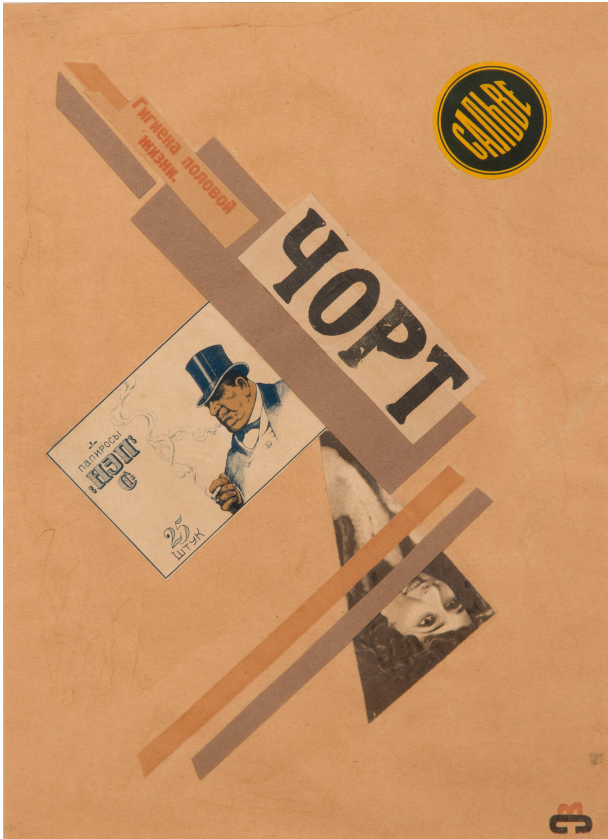

Basic Detail Report

Untitled

Date

ca. 1922

Primary Maker

Varvara Stepanova

Medium

Collage on paper

Dimensions

Frame: 19 3/4 × 15 7/8 × 1/2 in. (50.2 × 40.3 × 1.3 cm)

Image (visual): 13 5/8 × 9 7/8 in. (34.6 × 25.1 cm)

Credit Line

Des Moines Art Center's Louise Noun Collection of Art by Women through Bequest, 2003.349