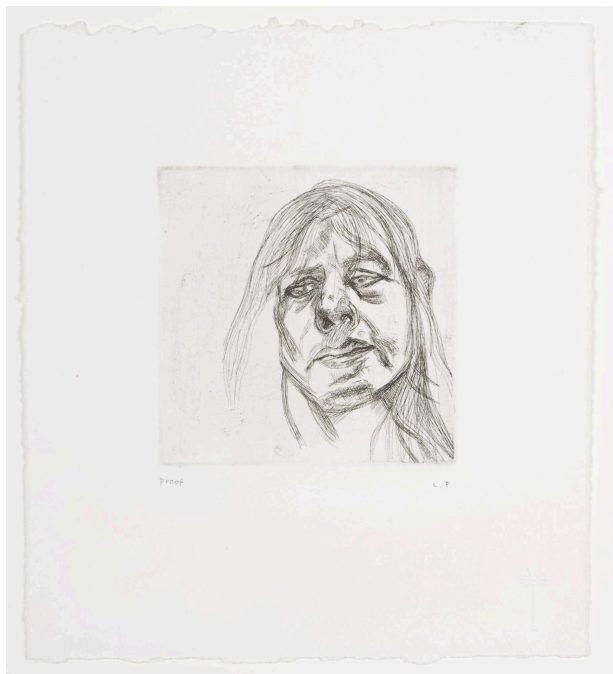

## Head of a woman

**Date**

1982

**Primary Maker**

Lucian Freud

**Medium**

Etching on paper

**Dimensions**

Sheet: 11 1/2 × 11 1/2 in. (29.2 × 29.2 cm) Plate: 5 × 5 in. (12.7 × 12.7 cm)

**Credit Line**

Des Moines Art Center Permanent Collections; Gift of John

and Mary Pappajohn, 2000.9