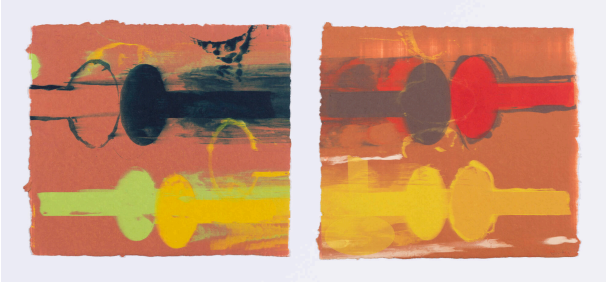

Basic Detail Report

Fast Counter

Date

2001

Primary Maker

Warren Rosser

Medium

Mixed media on paper

Dimensions

Sheet (a): 20 5/8 × 23 1/4 in. (52.4 × 59.1 cm) Sheet (b): 20 5/8 × 23 in. (52.4 × 58.4 cm)

Credit Line

Des Moines Art Center Permanent Collections; Gift of the Artist Warren Rosser and Jan Weiner Gallery, Kansas City, MO, 2001.30