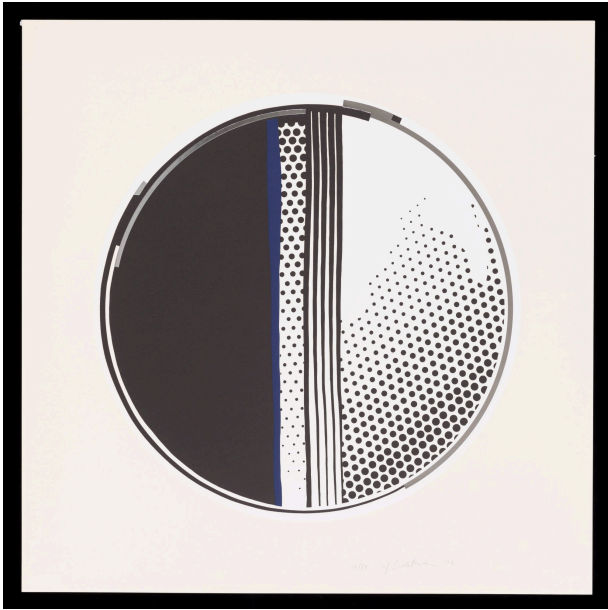

Basic Detail Report

Mirror #1, from "Mirror Series"

Date

1972

Primary Maker

Roy Lichtenstein

Medium

Linecut and screenprint on paper

Dimensions

Sheet: 27 7/8 × 27 7/8 in. (70.8 × 70.8 cm) Image: 20 7/8 in.

Credit Line

Des Moines Art Center Permanent Collections; Gift of Wells Fargo & Company, 2003.264

Description

5-color embossed linecut and screenprint